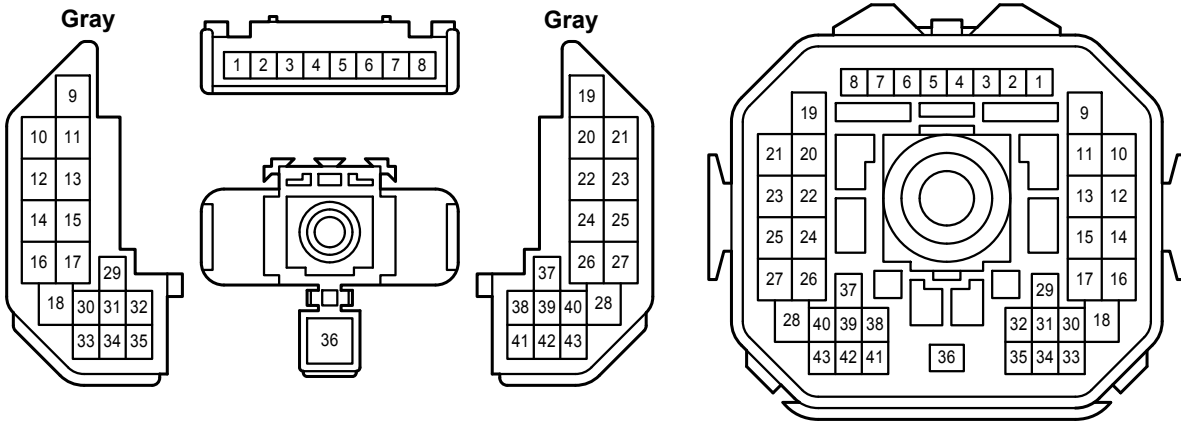

P 24

Black

P 25

Black

Power Seat <Driver's Seat>

Power Seat <Driver's Seat>

IB4
White

IC1
Gray